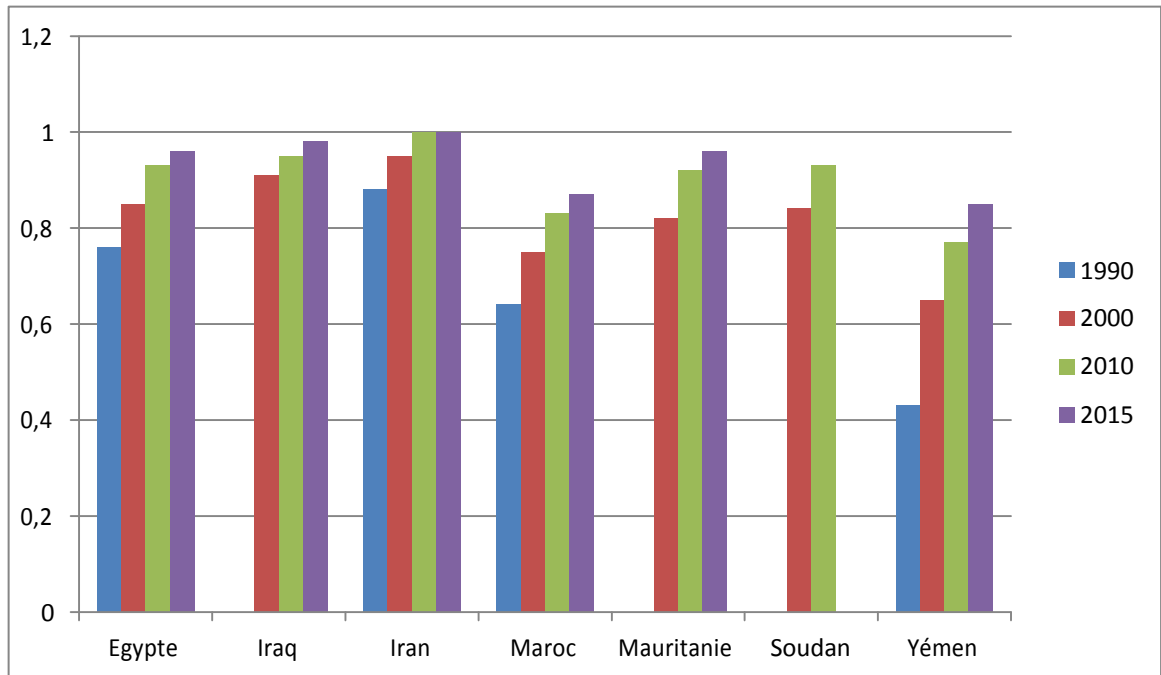

Charts: Adult And Youth Literacy Gender Parity Index

A- Literacy Gender Parity Index (youths: 15-24 years)

B- Literacy Gender Parity Index (adults 15 years and over)